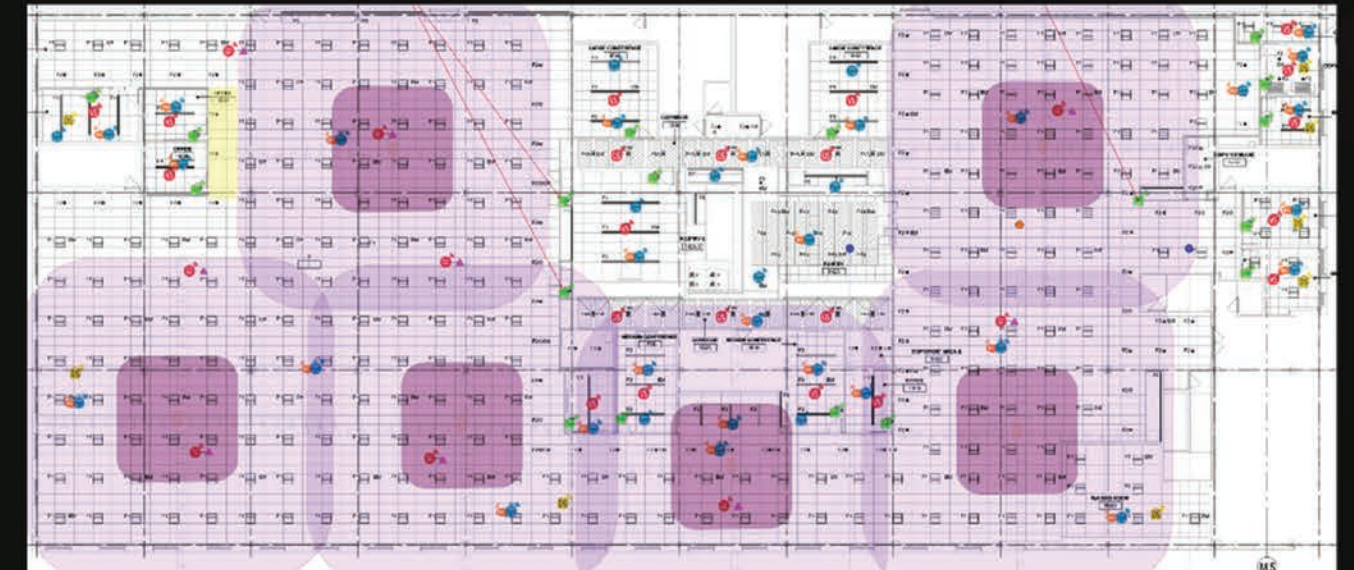

DID YOU KNOW?

IR QUATTRO HD

With **STEINEL**, you can save money by installing fewer sensors.

- **STEINEL** lighting sensors offer an increased coverage zone, saving money by using less sensors in larger spaces*
- The IR Quattro HD Sensor is **STEINEL**'s high powered, most sensitive sensor on the market with 4800 switching zones compared to the industry average of 50-200
- A square coverage pattern allows **STEINEL** sensors to fit into rooms more efficiently, lessening gaps and blind spots, resulting in fewer "false offs"
- See how the coverage zone of **STEINEL** lighting sensors compares to competitors in these layouts:

Competitor Zone Coverage
16 Active Sensors

Steinel Layout Zone Coverage
6 Active Sensors

[DOWNLOAD](#)

*Zone coverage varies based on typical product and room configurations