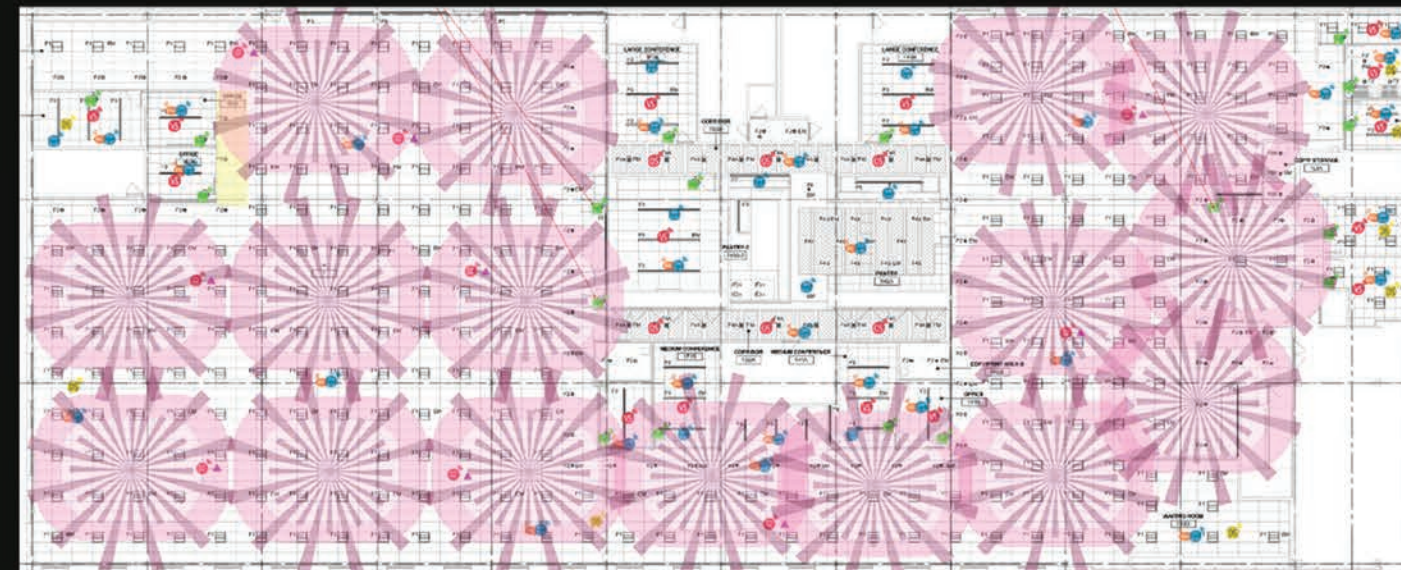

DID YOU KNOW?

IR QUATTRO HD

With **STEINEL**, you can save money by installing fewer sensors.

- **STEINEL** lighting sensors offer an increased coverage zone, saving money by using less sensors in larger spaces*
- The IR Quattro HD Sensor is **STEINEL**'s high powered, most sensitive sensor on the market with 4800 switching zones compared to the industry average of 50-200
- A square coverage pattern allows **STEINEL** sensors to fit into rooms more efficiently, lessening gaps and blind spots, resulting in fewer "false offs"
- See how the coverage zone of **STEINEL** lighting sensors compares to competitors in these layouts:

Competitor Zone Coverage
16 Active Sensors

Steinel Layout Zone Coverage
6 Active Sensors

[DOWNLOAD](#)

*Zone coverage varies based on typical product and room configurations